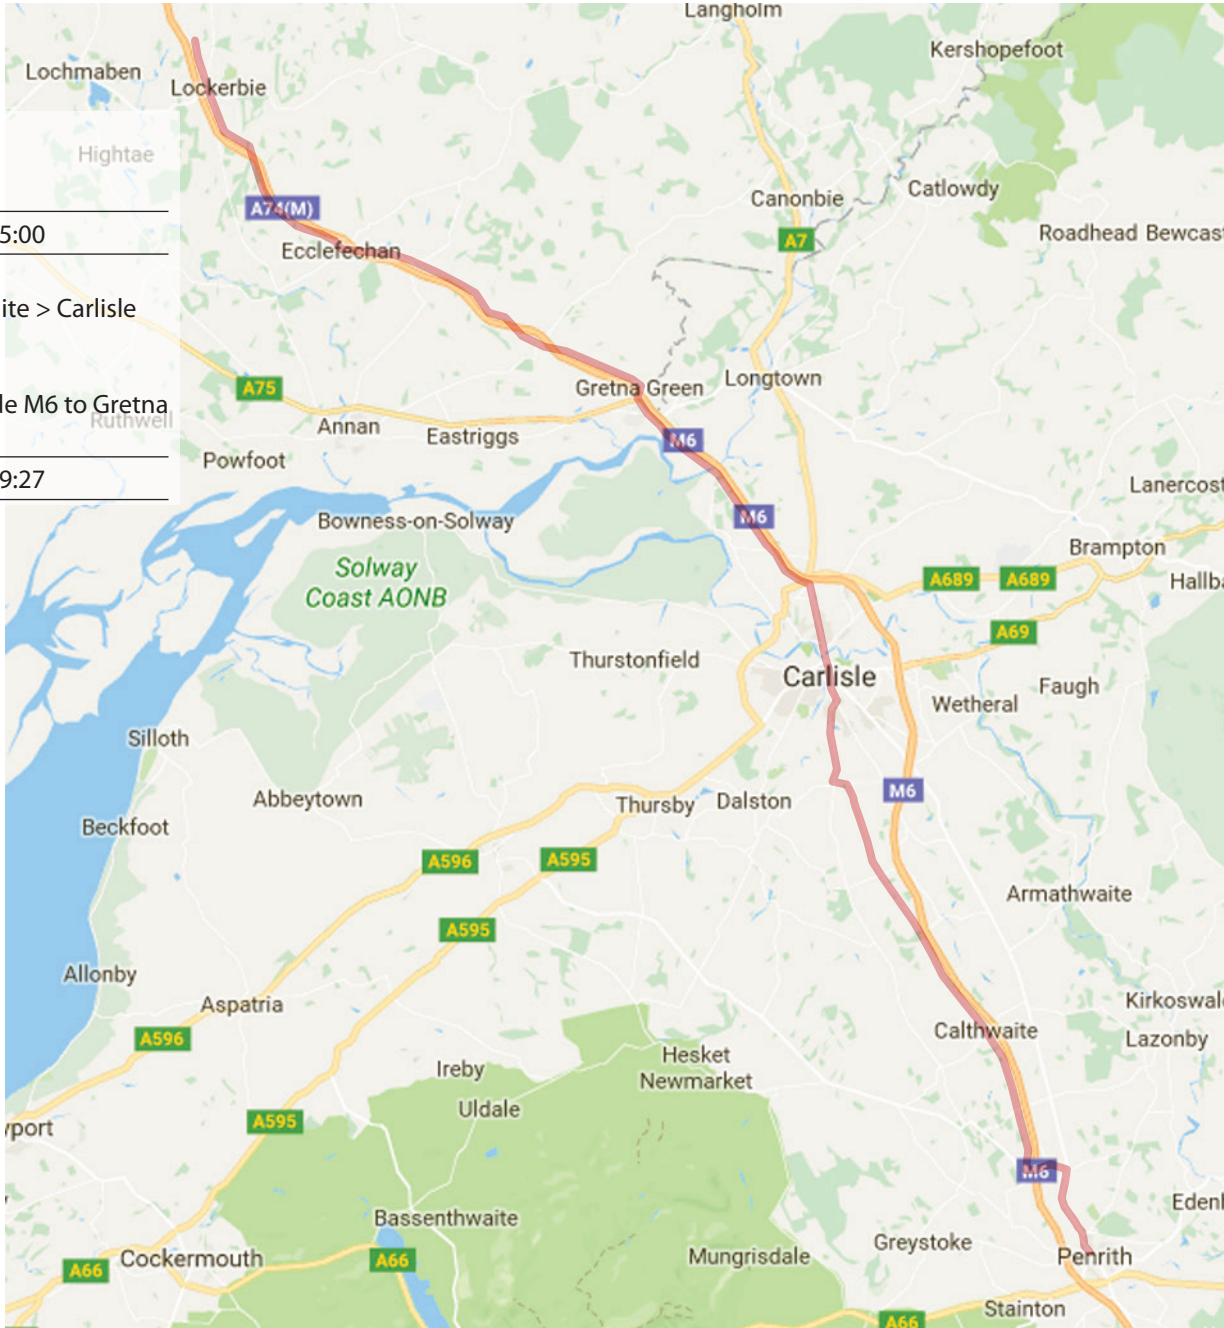

LEJOG

Land's End – John O'Groats

Penrith to Lockerbie

Wed 27 June

Depart Penrith 05:00

A6
Calthwaite Road > Calthwaite > Carlisle
(Alongside M6)

A7
Parkhouse Road > alongside M6 to Gretna
B7076 (alongside A74M)

Arrive Lockerbie 09:27

JOGLE

John O'Groats – Land's End

Lockerbie to Penrith

Mon 2 Jul

Depart Lockerbie 10:24

B7076 (alongside A74M)
Alongside M6 from Gretna > Parkhouse Road
A7

Carlisle > Calthwaite > Calthwaite Road
(Alongside M6)