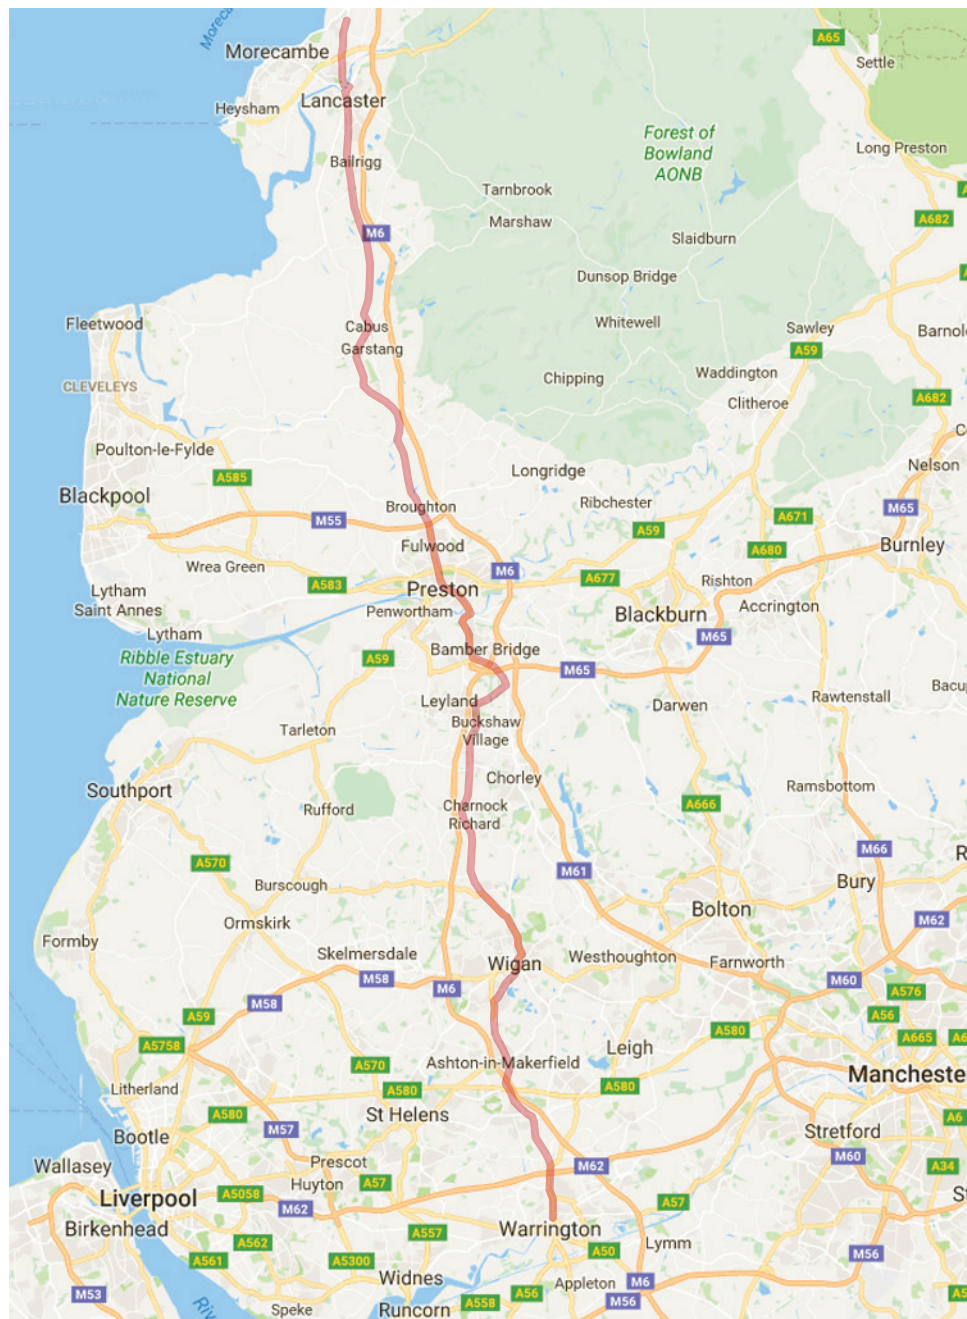

LEJOG

Land's End – John O'Groats

Warrington to Lancaster

Tue 26 June

Depart Warrington 10:39

A49
B5328 to Wigan
A49
B6258 to Bamber Bridge
A675 > A6
B6430 to Garstang
A6

Arrive Lancaster 15:39

JOGLE

John O'Groats – Land's End

Lancaster to Warrington

Tue 3 July

Depart Lancaster 05:00

A6 to Garstang
B6430
A6 > A675
B6258
A49 to Wigan
B5328
A49

Arrive Warrington 10:00

The 2018 Longest Ride Challenge

Standing Up
For those that can't 