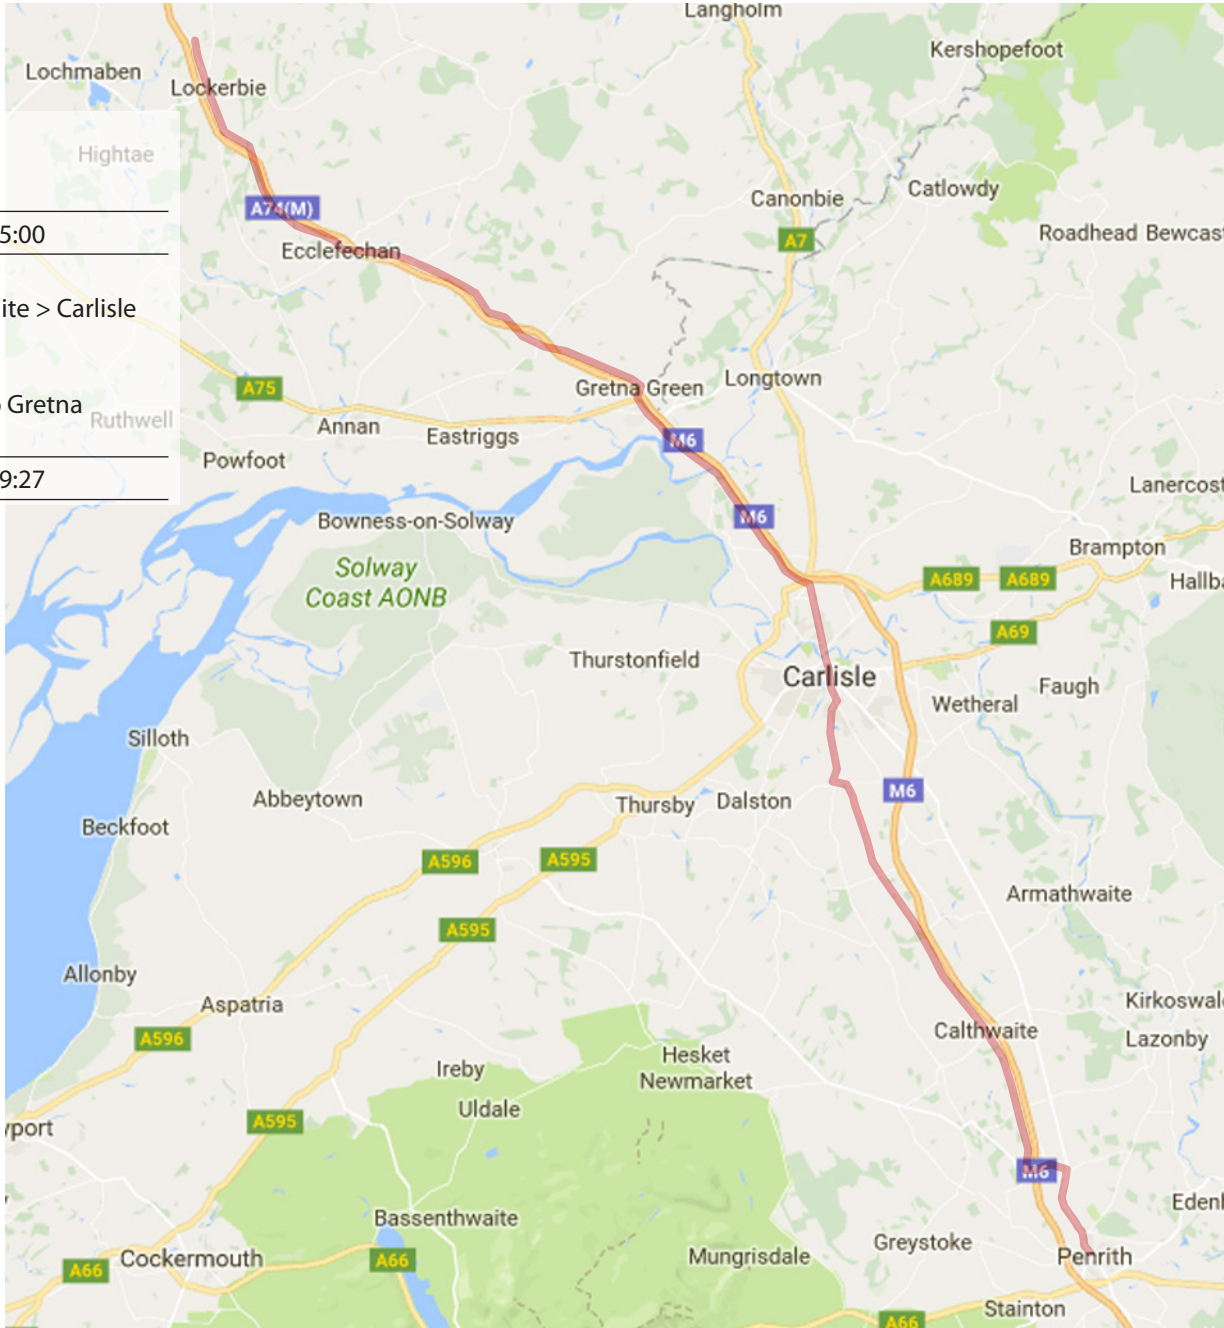

LEJOG

Land's End – John O'Groats

Penrith to Lockerbie

Wed 27 June

Depart Penrith	05:00
A6 Calthwaite Road > Calthwaite > Carlisle (Alongside M6)	
A7 Parkside > alongside M6 to Gretna B7076 (alongside A74M)	
Arrive Lockerbie	09:27

JOGLE

John O'Groats – Land's End

Lockerbie to Penrith

Mon 2 Jul

Depart Lockerbie	10:24
B7076 (alongside A74M) Alongside M6 from Gretna > Parkside A7 Carlisle > Calthwaite > Calthwaite Road (Alongside M6)	
A6	
Arrive Penrith	14:51