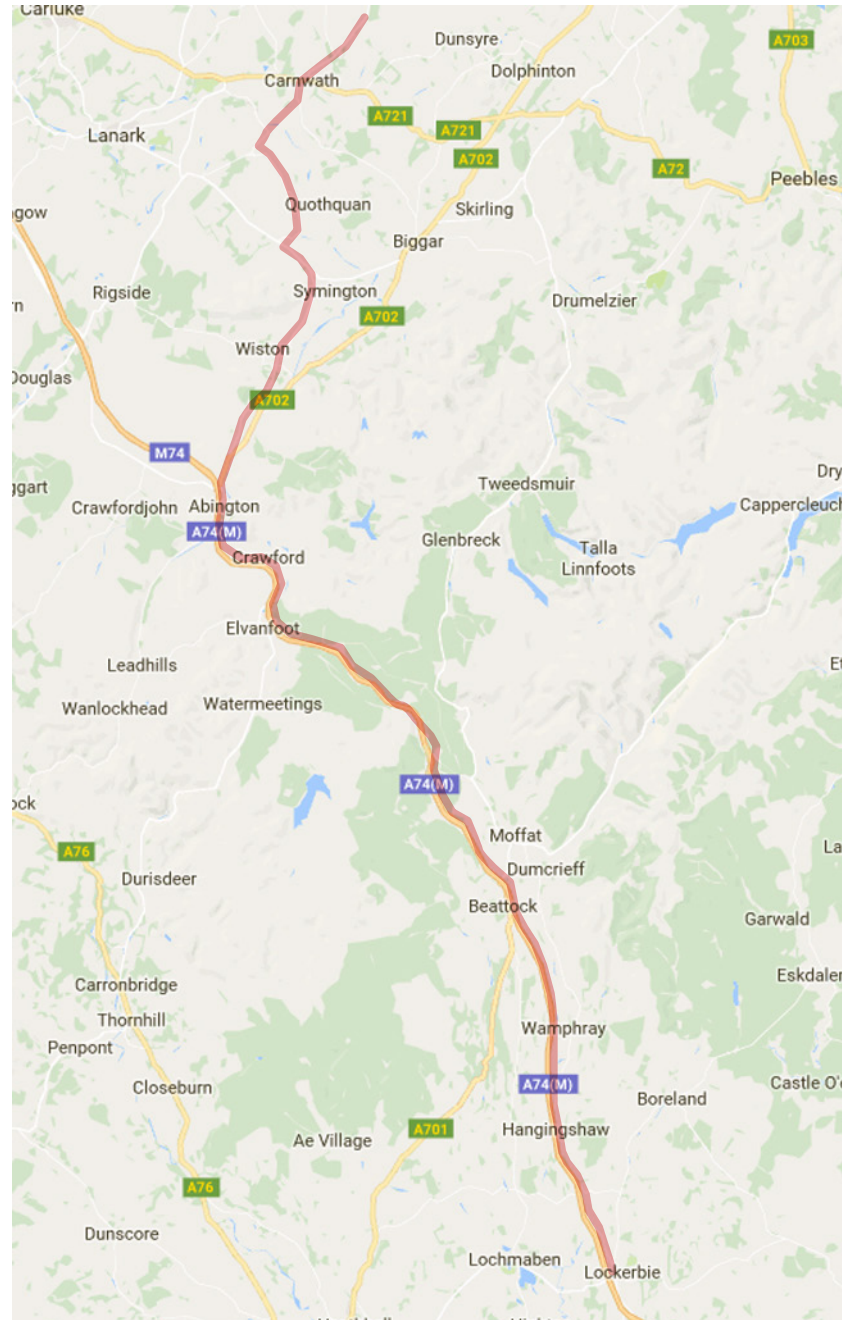

# LEJOG

Land's End – John O'Groats

## Lockerbie To Carnwath

Wed 27 June

---

Depart Lockerbie 09:57

B7076 (alongside A74M)

A702

A73

Sheriff flats Road to Thankerton

Boat Road Shieldhill Road

B7106 (at Libberton)

---

Arrive Carnwath 14:51

## Carnwath to Lockerbie

Mon 2 Jul

---

Depart Carnwath 05:00

B7106

Boat Road Shieldhill Road

From Thankerton on Sheriff flats Road

A73