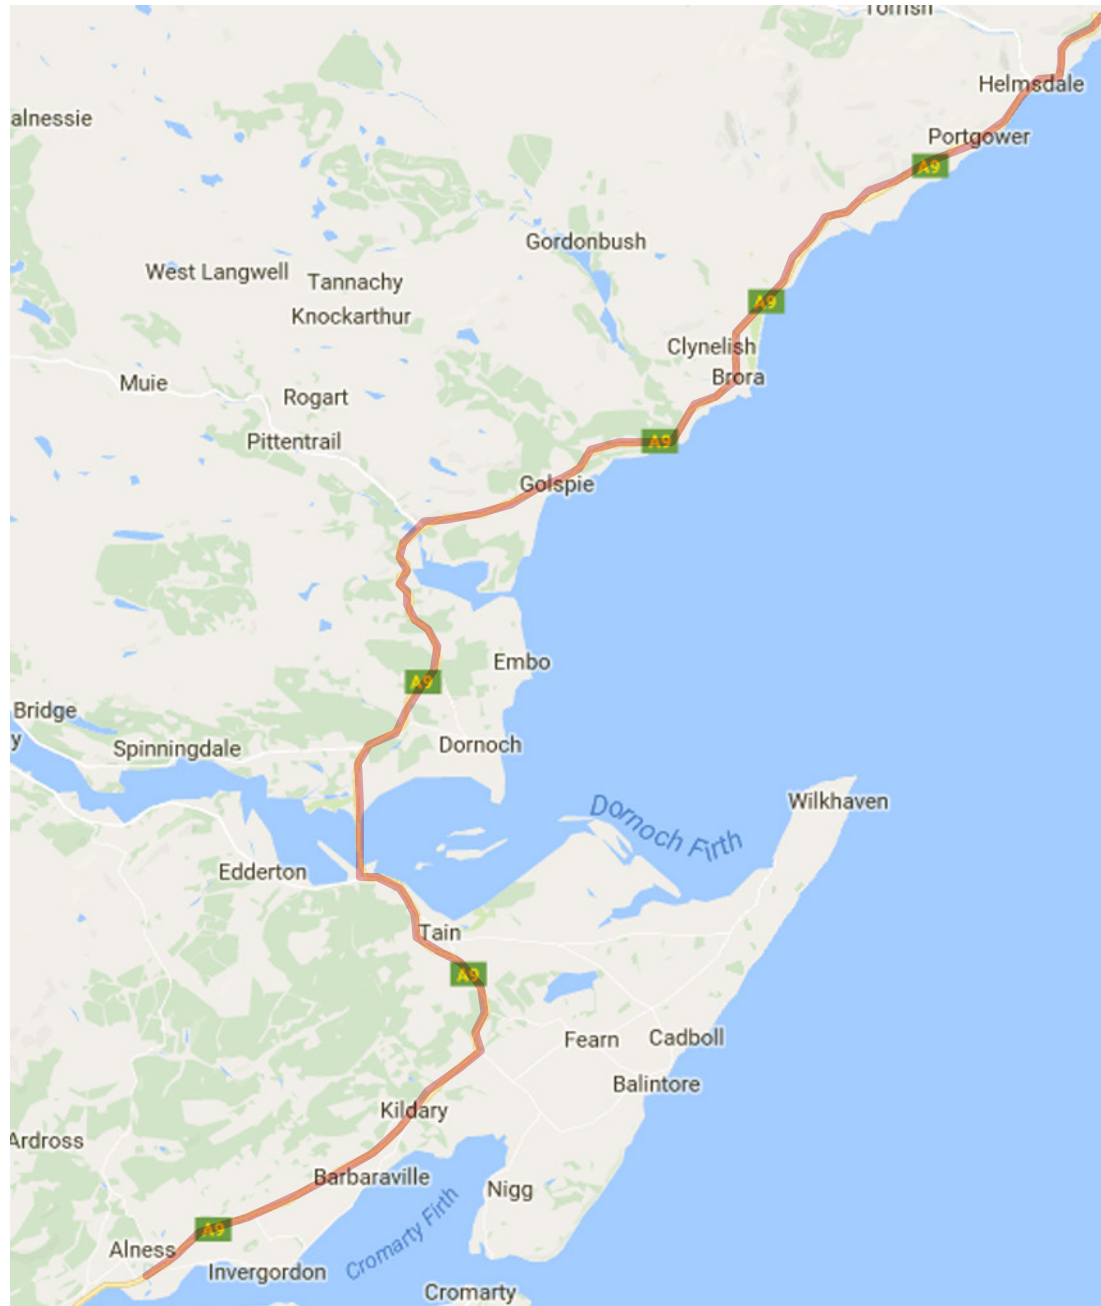

# LEJOG

Land's End – John O'Groats

## Alness to Helmsdale

Fri 29 June

Depart Alness	05:00
---------------	-------

A9

Arrive Helmsdale	09:39
------------------	-------

# JOGLE

John O'Groats – Land's End

## Helmsdale to Alness

Sat 30 June

Depart Helmsdale	10:40
------------------	-------

A9

Arrive Alness	15:19
---------------	-------

The 2018 Longest Ride Challenge

Standing Up   
For those that can't