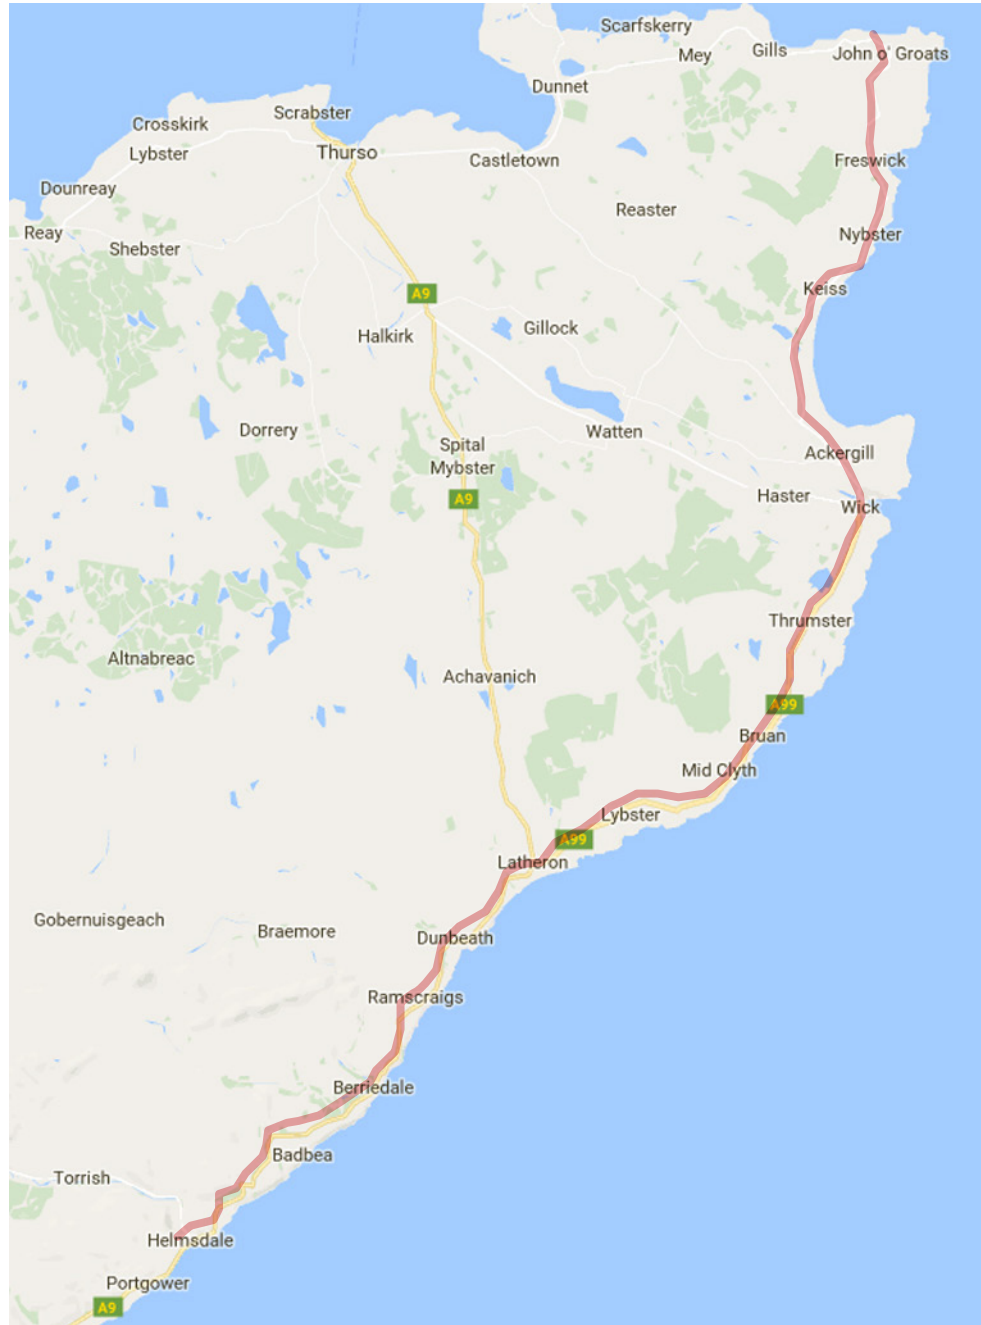

LEJOG

Land's End – John O'Groats

Helmsdale to John O'Groats

Fri 29 June

Depart Helmsdale 10:09

A9

A99

Arrive John O'Groats 15:19

Sleep stop at John O'Groats
until 05:00 Saturday 30 June

JOGLE

John O'Groats – Land's End

John O'Groats to Helmsdale

Sat 30 June

Depart John O'Groats 05:00

A99

A9

Arrive Helmsdale 10:10

The 2018 Longest Ride Challenge

Standing Up
For those that can't 