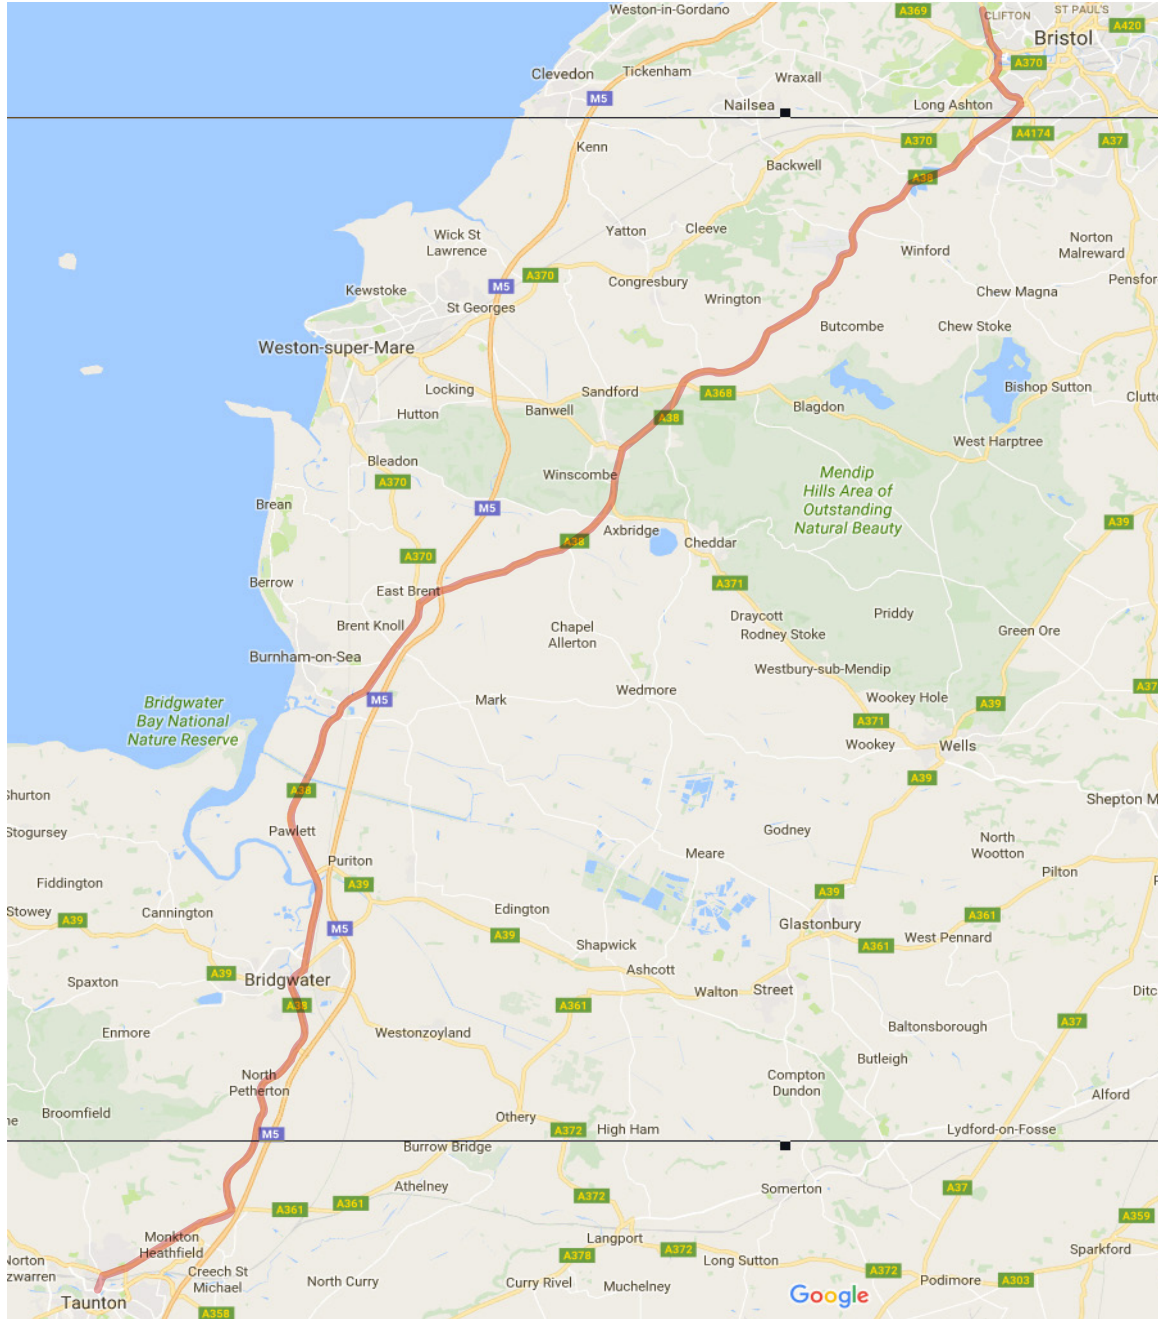

LEJOG

Land's End – John O'Groats

Taunton to Bristol

Mon 25 June

Depart Taunton 05:00

A3038

A358

A3259

A38

Arrive Bristol 09:24

JOGLE

John O'Groats – Land's End

Bristol to Taunton

Wed 4 July

Depart Bristol 10:33

A38

A3259

A358

A3038

Arrive Taunton 14:57

The 2018 Longest Ride Challenge

Standing Up
For those that can't 