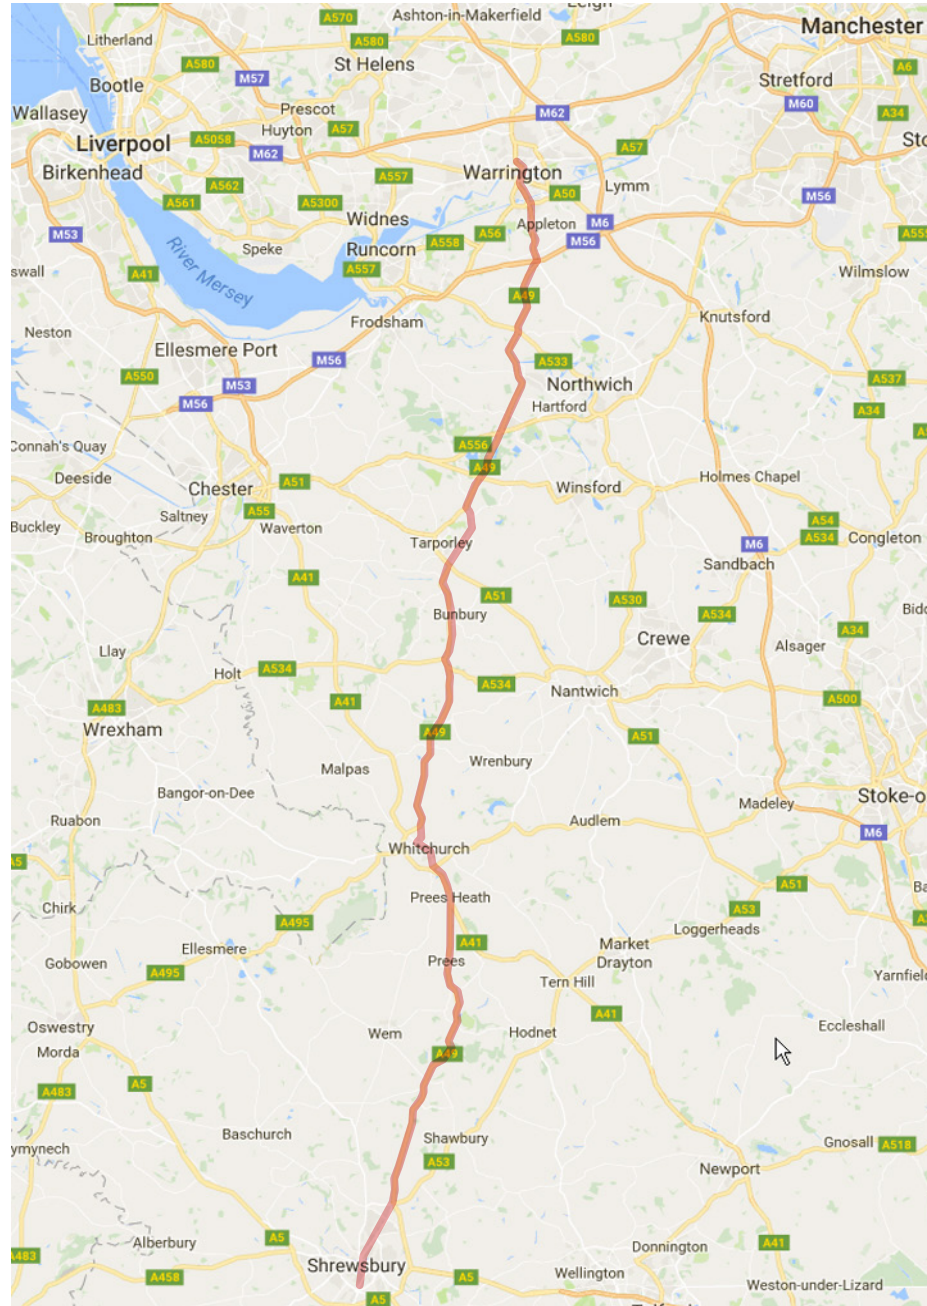

# LEJOG

Land's End – John O'Groats

Shrewsbury to Warrington

Tues 26 June

Depart Shrewsbury 05:00

Arrive Warrington 10:09

# JOGLE

John O'Groats – Land's End

Warrington to Shrewsbury

Tue 3 July

Depart Warrington 10:30

Arrive Shrewsbury 15:39

The 2018 Longest Ride Challenge

Standing Up  
For those that can't 