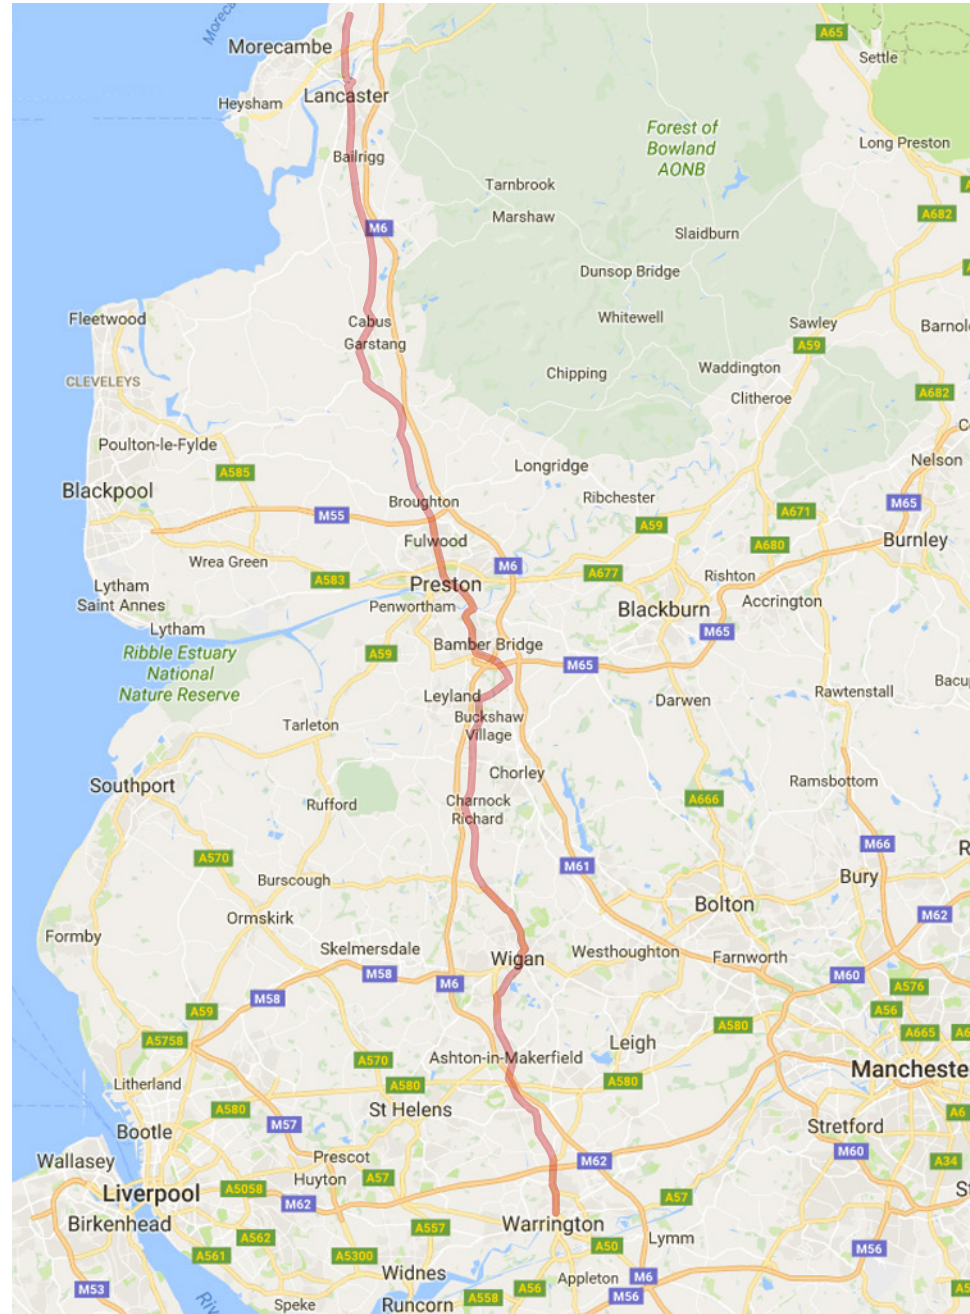

LEJOG

Land's End – John O'Groats

Warrington to Lancaster

Tue 26 June

Depart Warrington	10:39
A49	
B5328 to Wigan	
A49	
B6258	
A675 > A6	
B6340 to Garstang	
A6	
Arrive Lancaster	15:39

JOGLE

John O'Groats – Land's End

Lancaster to Warrington

Tue 3 July

Depart Lancaster	05:00
A6 to Garstang	
B6340	
A6 > A675	
B6258	
A49 to Wigan	
B5328	
A49	
Arrive Warrington	10:00

The 2018 Longest Ride Challenge

Standing Up 
For those that can't